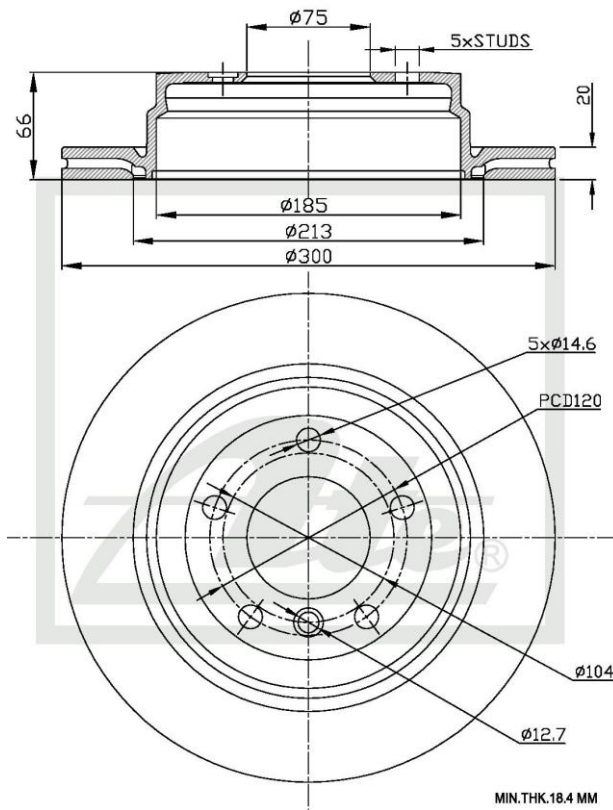

Drawing

Details of New Part

Brake Disc - REAR

Brake Disc Sizes:

Diameter - 300mm

Height - 66mm

PCD - 5/120mm

Spigot - 75mm

Box Dimensions

Weight - 7000g

L - 360mm

H - 70mm

W - 335mm

Barcode

Vehicle Applications

BMW 1 SERIES (F20) 2013-; 3 SERIES (E90) 2004-2012; 3 SERIES (F30) 2012-;
4 SERIES (F33) 2013-; X1 (E84) 2009-2015

Fr. Position Rr.

CALL NOW TO ORDER YOUR STOCK !!!

(011) 898 1800

Picture(s) of vehicle(s) that this part is suitable for:

"Single Minded about YOUR Safety"